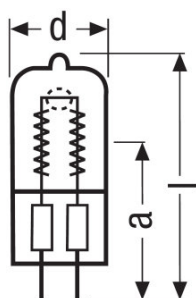

Product datasheet

Technical data

Product information

Order reference	64515 300W GX6.
-----------------	-----------------

Electrical data

Nominal wattage	300.00 W
Nominal voltage	240 V

Photometrical data

Nominal luminous flux	8900 lm
Color temperature	3350 K

Dimensions & weight

Diameter	18.5 mm
Length	53.0 mm
Illuminated field	10.0*12.5 mm ²
Filament diameter	12.5 mm

Lifespan

Lifespan	15 h
----------	------

Additional product data

Base (standard designation)	GX6.35
Product remark	With quartz pinch technology