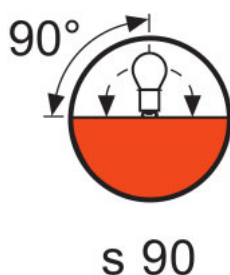

Product datasheet

Logistical Data

Product code	Product description	Packaging unit (Pieces/Unit)	Dimensions (length x width x height)	Volume	Gross weight
4008321746177	64515 300 W 240 V	Folding carton box 1	71 mm x 33 mm x 37 mm	0.09 dm³	7.00 g
4008321746184	64515 300 W 240 V	Shipping carton box 20	205 mm x 76 mm x 142 mm	2.21 dm³	335.00 g

The mentioned product code describes the smallest quantity unit which can be ordered. One shipping unit can contain one or more single products. When placing an order, for the quantity please enter single or multiples of a shipping unit.

References / Links

For further information on pinch technology, please refer to the following brochure:
"A whole lotta shakin' goin' on!" New halogen lamps with quartz pinch technology. (122 W 100 DE 08/05)

Disclaimer

Subject to change without notice. Errors and omission excepted. Always make sure to use the most recent release.